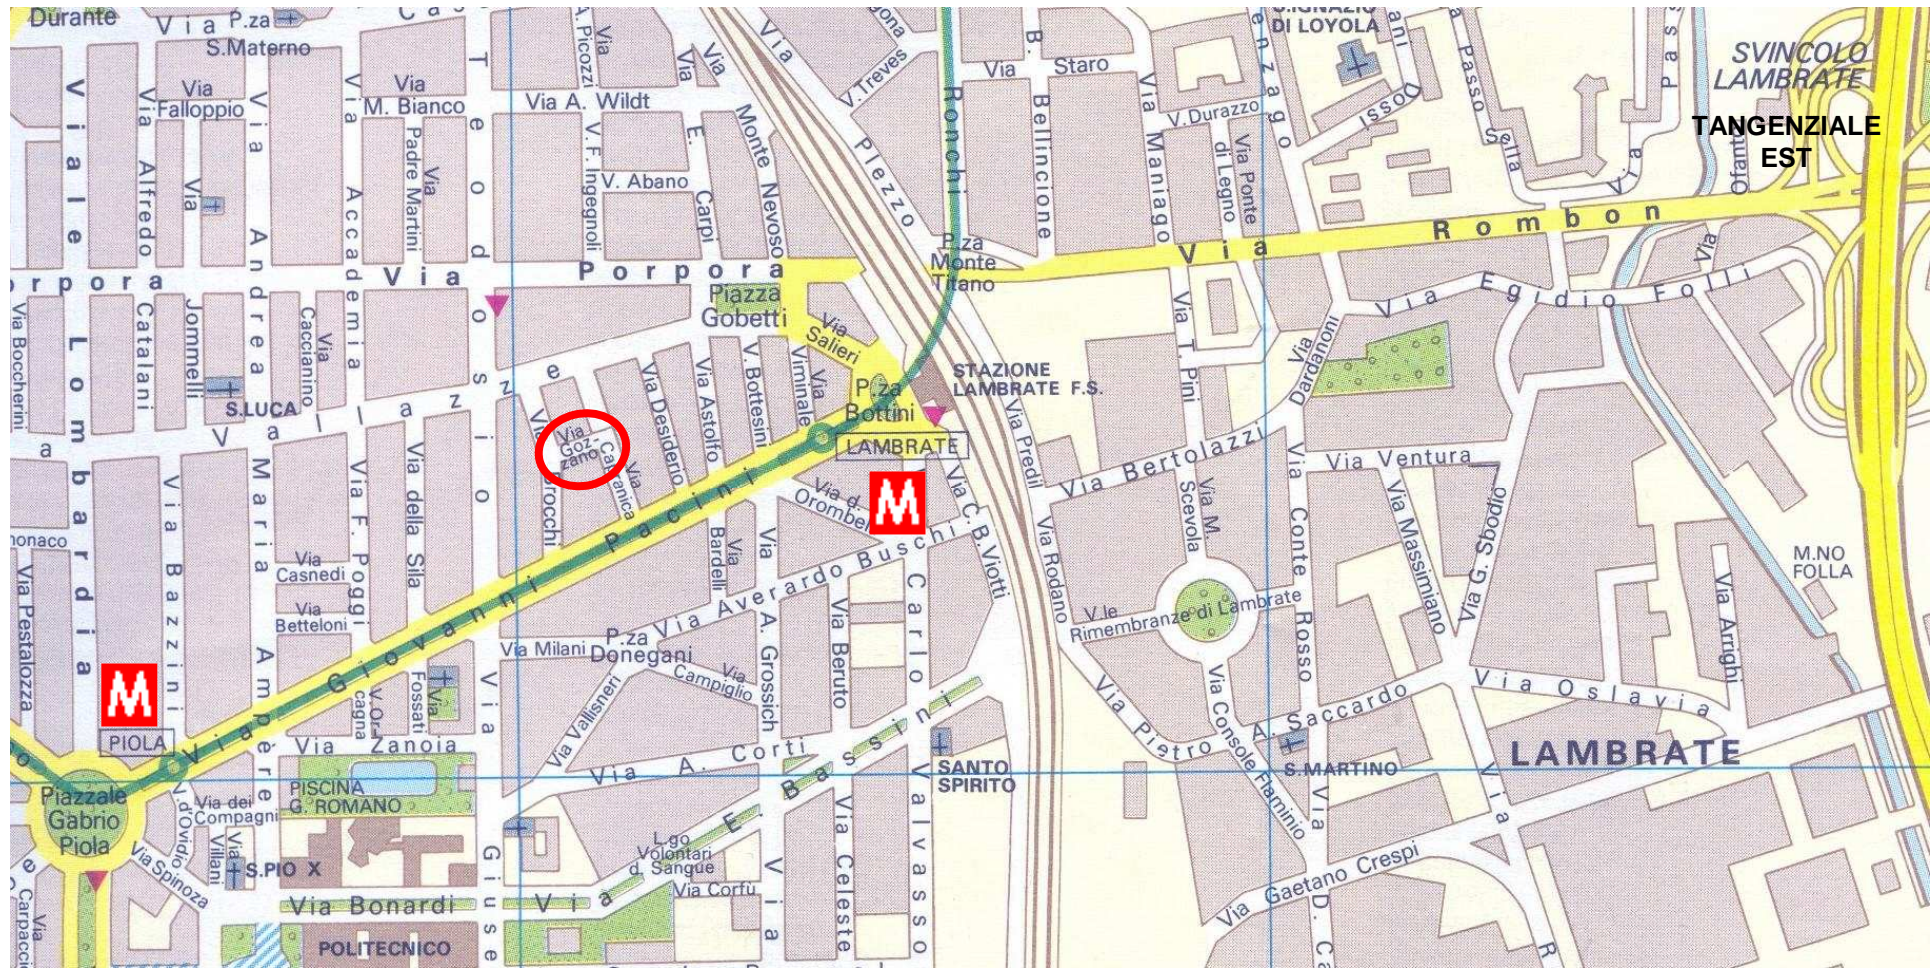

Studio tau is in Via Gozzano, 4 (zona Città Studi)

Via Gozzano is a lane connecting Via Brocchi and via Capranica; you can reach it:

- by **car** from **Tangenziale Est**, exit **Lambrate** to downtown Milano
- by **underground** stop **Piola** or **Lambrate** Green line MM2
- by **train** stopping at **Milano Lambrate** station